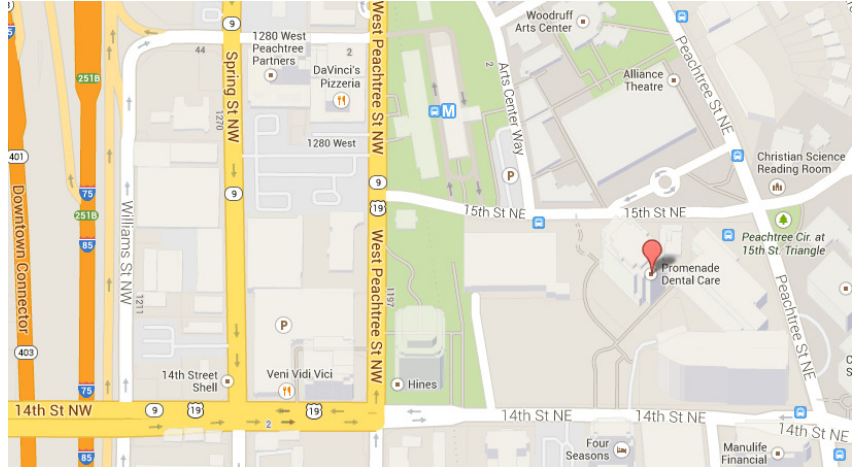

DUART MULL

CAPITAL PARTNERS

Driving Directions (Midtown Atlanta)

Duart Mull Midtown Atlanta Office Address

The Promenade Building
1230 Peachtree Street NE
Suite 3540
Atlanta, Georgia 30309
U.S.A.
Tel: +1.404.891.1700
Fax: +1.404.891.1701

From the South via I-75:

1. Exit #250 toward 10th Street/14th Street/Georgia Tech.
2. Merge onto Williams Street NW.
3. Turn Right onto 10th Street NW and follow for .4 miles.
4. Turn Left onto Peachtree Street NE and follow for .5 miles.
5. Turn Left onto 15th Street and follow for .2 miles. Parking garage entrance is on the left.
6. Once parked, proceed to Level 7 of the parking garage and cross courtyard to enter building.
7. Use elevator on Right and proceed to Floor 35.
8. Duart Mull is Suite 3540.

From I-85 South:

1. Exit #84 for 17th Street.
2. Turn Left onto 17th Street NW, follow for .4 miles.
3. Turn Right onto Peachtree Street NE, follow for .3 miles.
4. Turn Right onto 15th Street and follow for .2 miles. Parking garage entrance is on the left.
5. Once parked, proceed to Level 7 of the parking garage and cross courtyard to enter building.
6. Use elevator on Right and proceed to Floor 35.
7. Duart Mull is Suite 3540.

From the North via I-75:

1. Exit #250 for 16th Street toward 14th Street/10th Street.
2. Follow signs for 14th Street.
3. Turn Left onto 14th Street NW, follow for .2 miles.
4. After crossing over West Peachtree on 14th Street, turn left into the Promenade Parking Garage entrance.
5. Once parked, proceed to Level 7 of the parking garage and cross courtyard to enter building.
6. Use elevator on Right and proceed to Floor 35.
7. Duart Mull is Suite 3540.